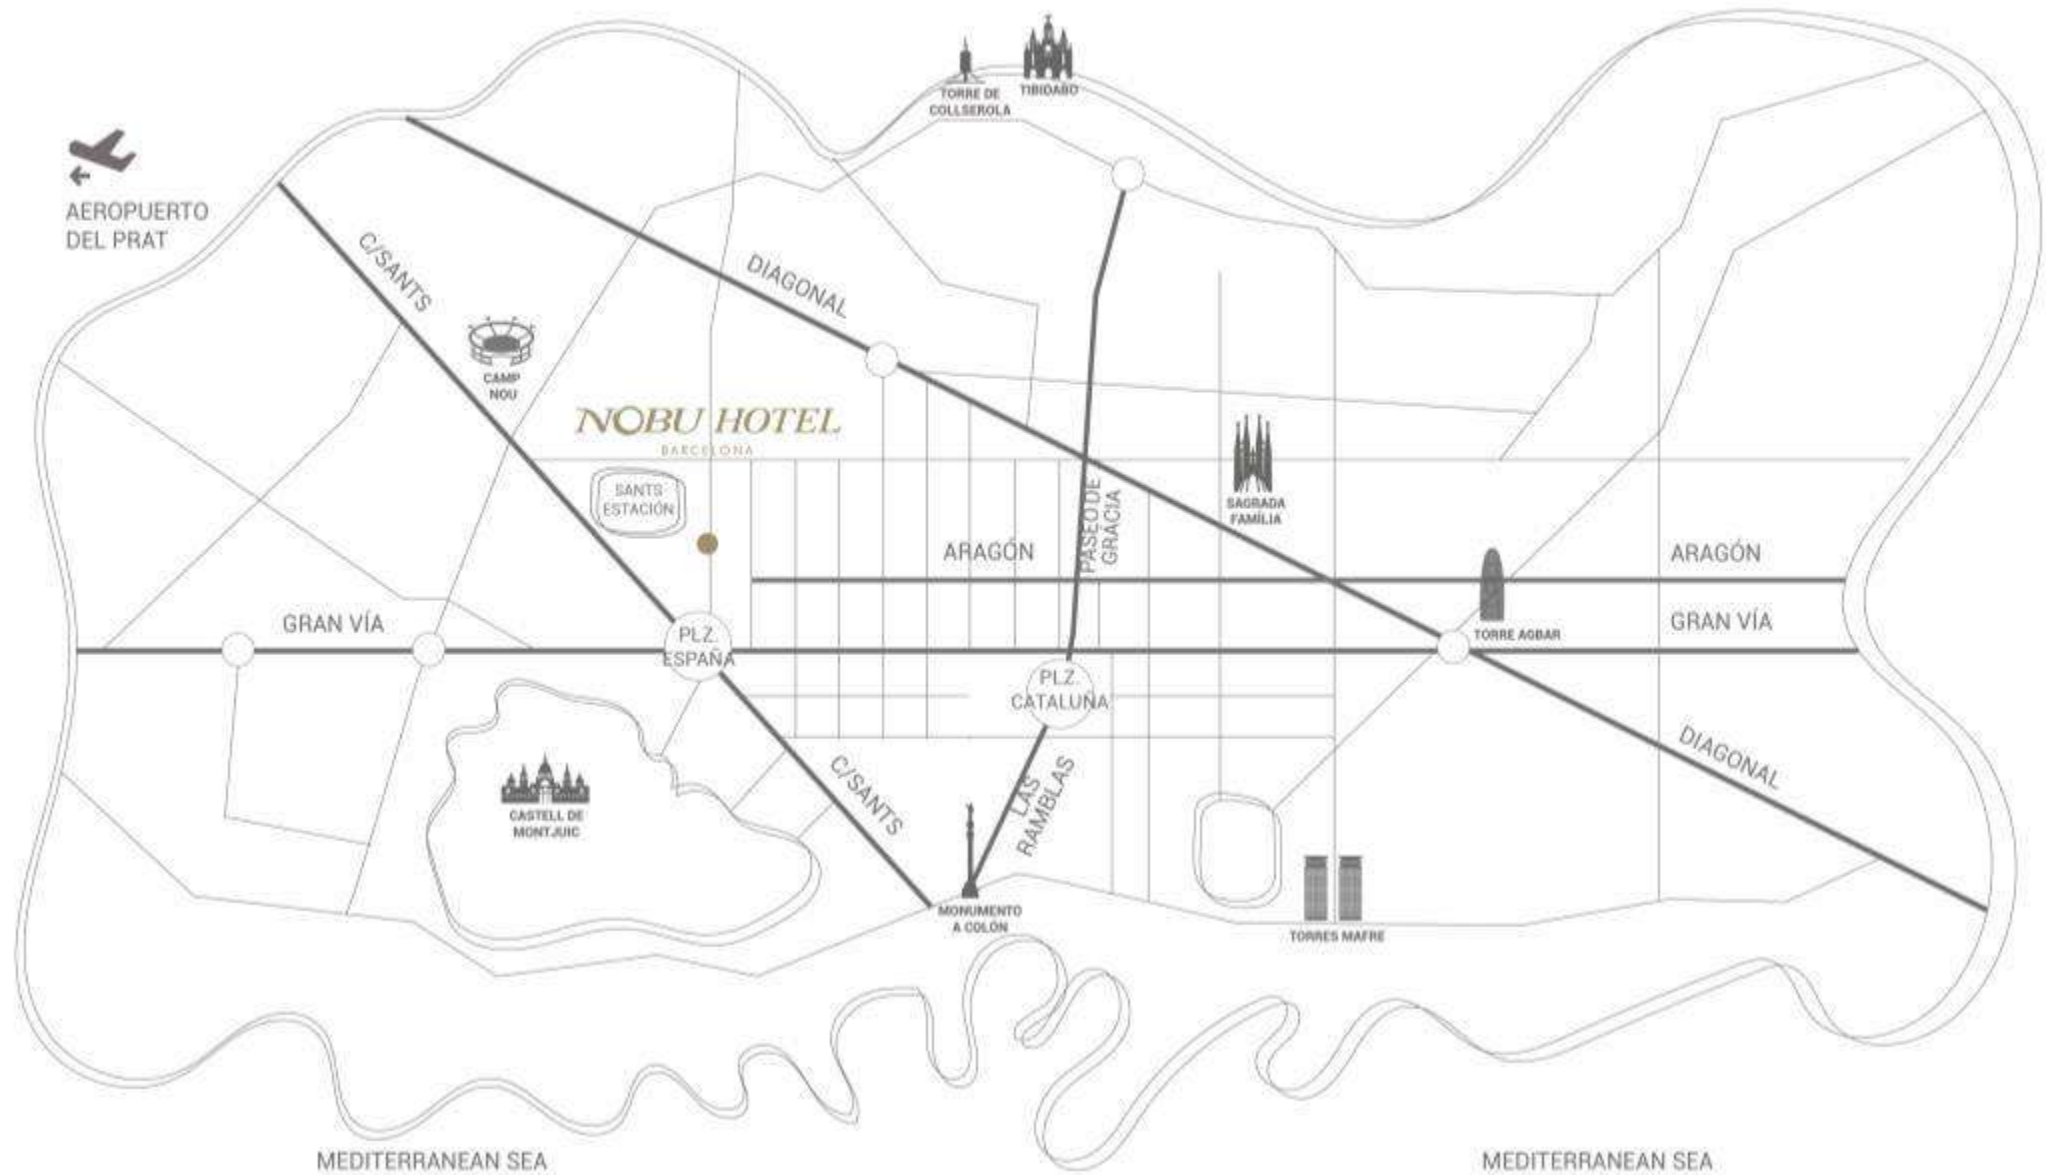

Nobu M

OPENING SEPTEMBER 2019

NOBU HOTEL

BARCELONA

Location

- 10km / 6.2miles to Barcelona – El Prat International Airport
- 100m / 32 foot to High Speed Train station
- 1km / 0.6 miles to La Fira Barcelona Montjuïc
- 3.5km / 2.1 miles to La Fira Barcelona Gran Via
- 10km / 6.2 miles to CCIB
- 2.5km / 1.5miles to Las Ramblas and Shopping Area
- 5km / 3.1miles to La Barceloneta Beach
- 4km / 2.4miles to Sagrada Familia Cathedral
- 3km / 1.8miles to Montjuïc Castle