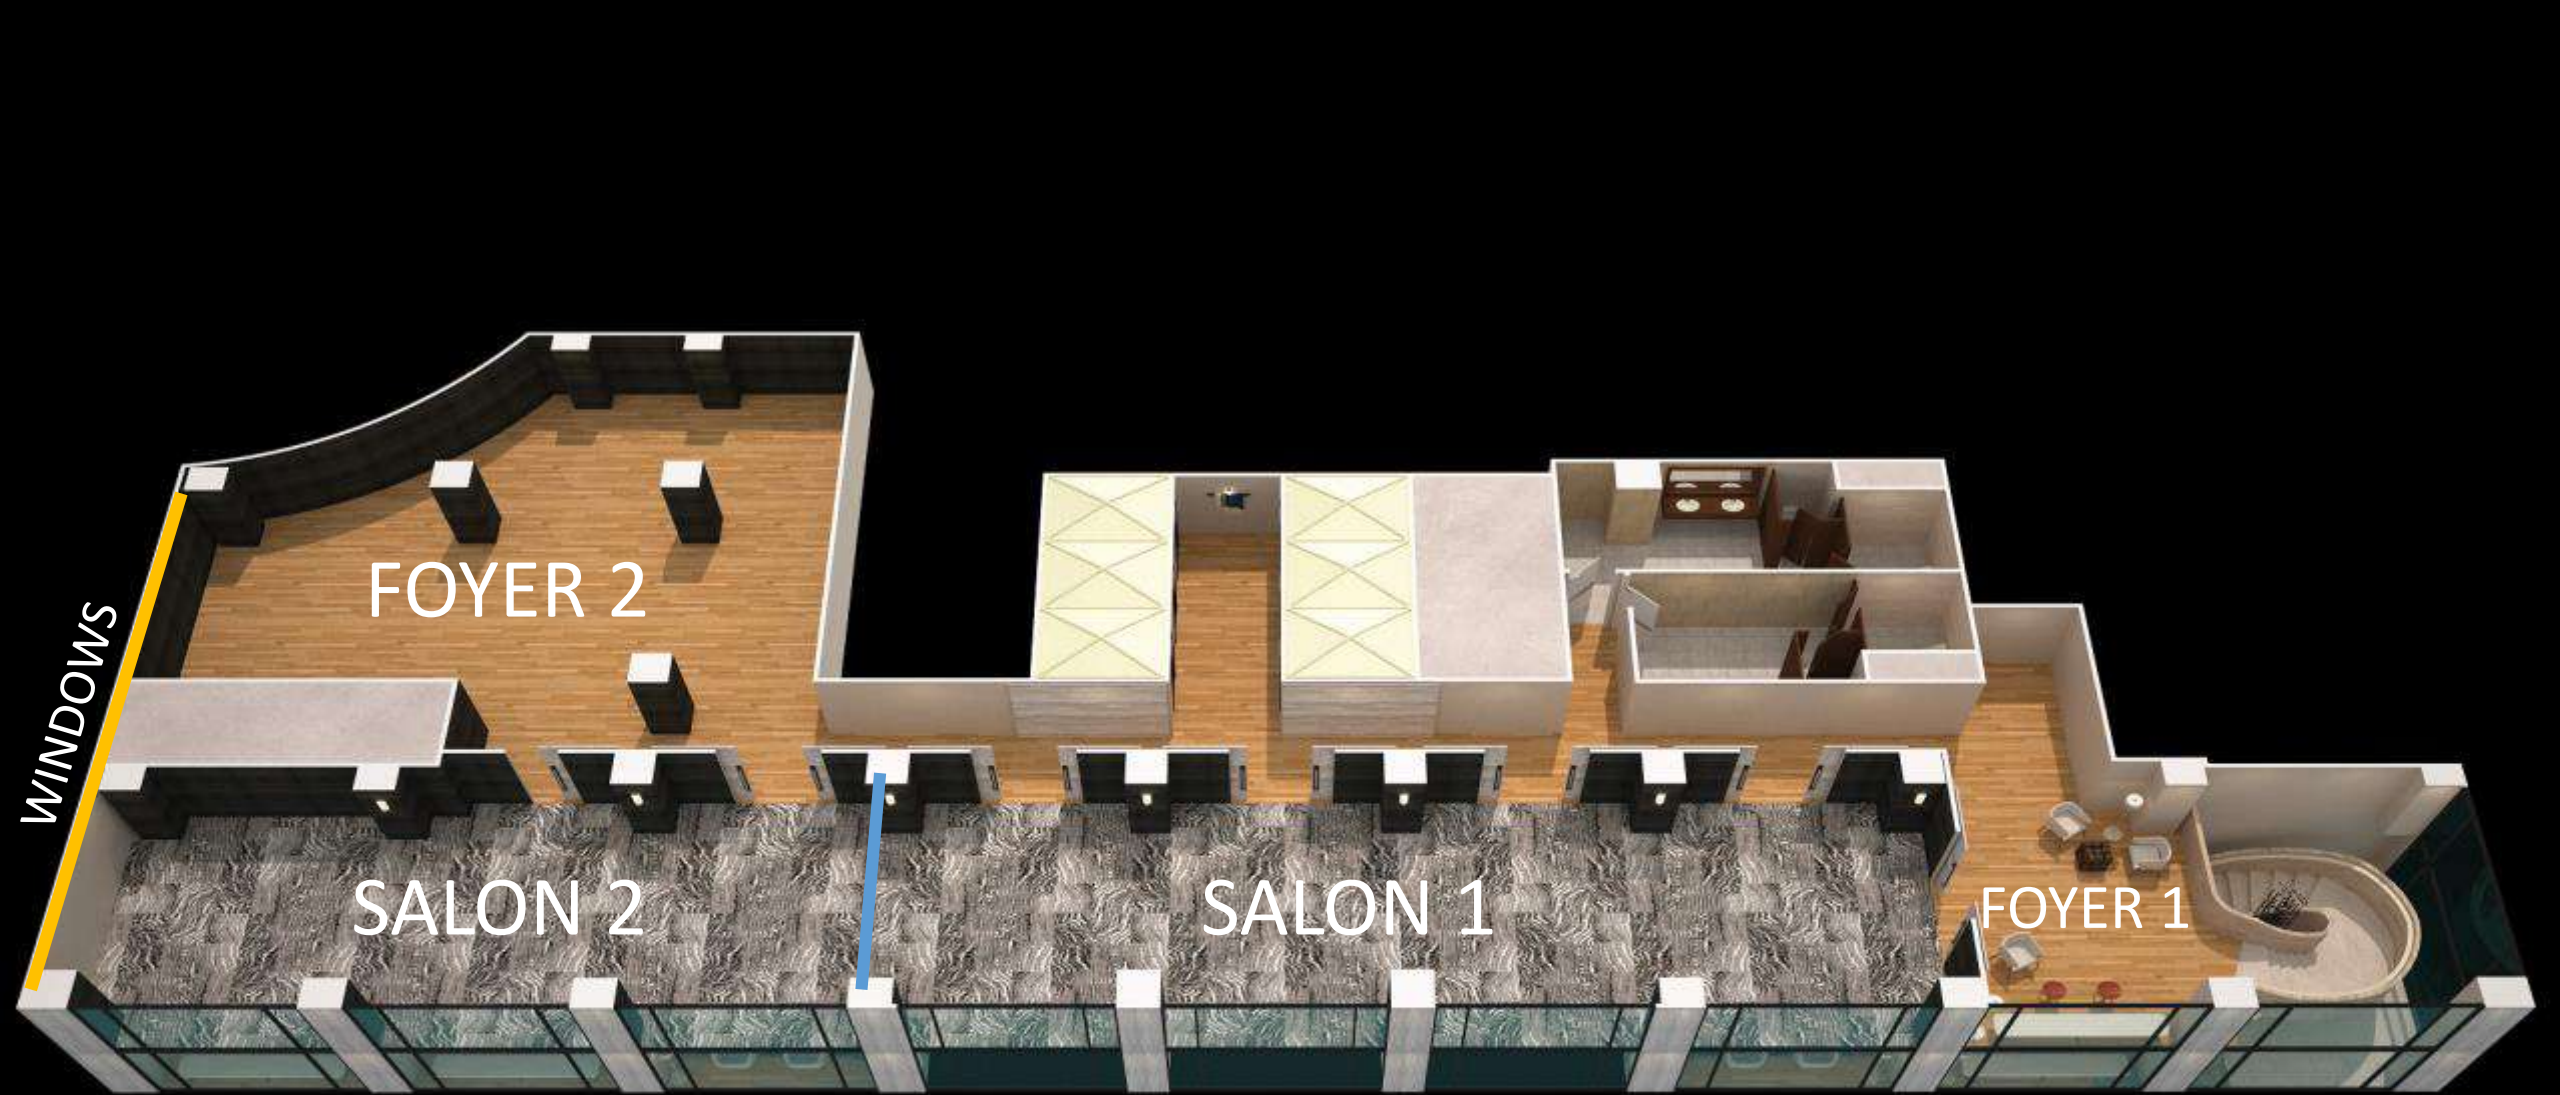

Nobu Restaurant

Meeting Facilities

- 6 meeting rooms
- 1 ballroom
- 1 auditorium

Meeting Rooms

FOYER 2

SALON 2

SALON 1

FOYER 1

WINDOWS

Torre Catalunya Ballroom

Capacity Chart									
	ROOM	TOTAL M ²	TOTAL SQ. FT.	BANQUET	CABARET	U-SHAPE	RECEPTION	CLASSROOM	THEATER
Floor 1	FOYER	70 m ²	755 sq.ft.	-	-	-	40	-	-
	<i>MIZU (Round table set up)</i>	24 m ²	266 sq.ft.	6	-	-	-	-	-
	<i>TSUKI (Boardroomset up)</i>	57 m ²	610 sq.ft.	-	-	25 board room style	-	-	-
	TAIYO	40 m ²	425 sq.ft.	24	15	12	30	20	30
	KAIJO A	39 m ²	417 sq.ft.	16	10	-	20	12	30
	KAIJO B	40 m ²	428 sq.ft.	24	15	18	30	18	35
	KAIJO A + B	79 m ²	845 sq.ft.	40	25	18	50	18	35
	KAZE	82 m ²	893 sq.ft.	30	20	25	50	36	40
Floor 2	FOYER 1	30 m ²	325 sq.ft.	-	-	-	-	-	-
	FOYER 2	86 m ²	495 sq.ft.	40	30	25	40	24	30
	TORRE CATALUNYA	210 m ²	2253 sq.ft.	130	80	84	200	102	174
	NOBU AUDITORIUM	102 m ²	1095 sq.ft.	-	-	-	-	-	102

Wellness

- 3 Treatment rooms
- Japanese Steam Baths
- Sauna
- Fitness Room (24h)

ARIGATO

GRACIAS

Thank - you